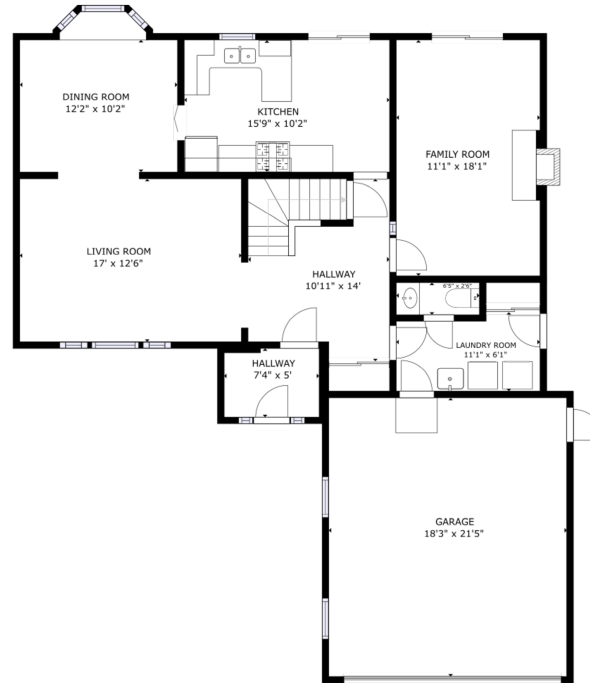

FLOOR 1

FLOOR 2

FLOOR 3

GROSS INTERNAL AREA  
 FLOOR 1: 1125 sq ft, FLOOR 2: 1113 sq ft, FLOOR 3: 1039 sq ft  
 EXCLUDED AREAS: GARAGE: 431 sq ft  
 TOTAL: 3277 sq ft  
 SIZES AND DIMENSIONS ARE APPROXIMATE, ACTUAL MAY VARY.