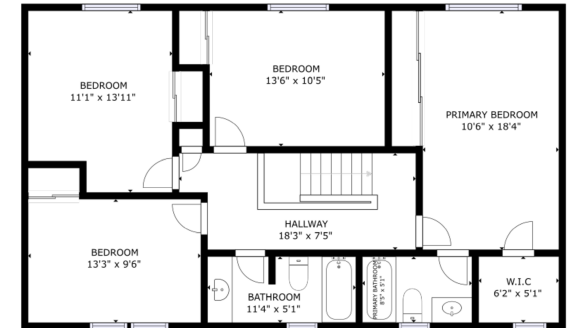

FLOOR 1

FLOOR 2

FLOOR 3

GROSS INTERNAL AREA  
 FLOOR 1: 1125 sq ft, FLOOR 2: 1113 sq ft, FLOOR 3: 1039 sq ft  
 EXCLUDED AREAS: GARAGE: 431 sq ft  
 TOTAL: 3277 sq ft  
 SIZES AND DIMENSIONS ARE APPROXIMATE, ACTUAL MAY VARY.